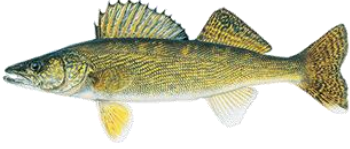

LONETREE RESERVOIR FISHING REGULATIONS

Walleye

Powerboat Memberships: are allowed 2 fish **PER BOAT, NOT** per person, per day

Kayak Memberships are allowed 2 fish **PER MEMBERSHIP**, per day.
(Guests may not keep fish)

Shore Fishing: Those that are shore fishing are allowed 1 fish **PER MEMBERSHIP**, per day. (Guests may not keep fish)

*** ALL WALLEYE KEPT MUST BE GREATER THAN 15 INCHES AND NO LONGER THAN 21 INCHES IN LENGTH ***