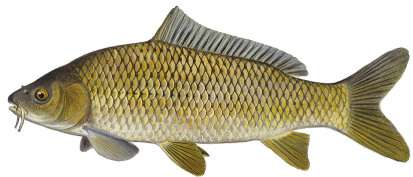

Common Carp

All members are encouraged to remove common carp from Lonetree Reservoir. **No limit.**